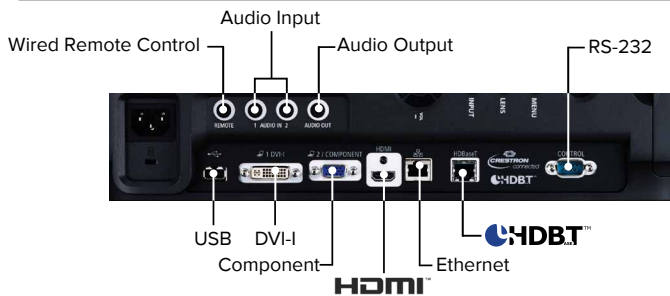

TERMINALS

| | |
|------------------|---|
| DVI-I | Digital PC/Analog PC Input |
| HDMI | Digital PC/Digital Video Input |
| Mini Dsub15 | Analog PC/Component Video Input |
| Mini jack x3 | Audio Input x2, Audio Output x1 |
| Mini Jack x1 | Connecting Wired Remote Controller |
| Dsub9 | RS-232C Connection |
| USB type A | USB Connection / JPEG Still Images |
| RJ-45 (HDBaseT™) | HDBaseT Connection (Image, Audio, Control and Network) |
| RJ-45 | Network Connection (1000BASE-T / 100BASE-TX / 10BASE-T) |

BUILTIN SOUND

| | |
|------------------|----------|
| Internal Speaker | 5W, Mono |
|------------------|----------|

REMOTE CONTROL

| | |
|-----------------|---|
| Wireless Remote | Infrared (Supplied) or Wired (Optional) |
|-----------------|---|

DIMENSIONS

CONNECTABILITY

WHAT'S IN THE BOX

- Projector
- Lens Cap
- Power Cord
- VGA to VGA Connection Cable (Mini Dsub15-Mini Dsub15)
- Remote Controller RS-RC04 (includes two AAA batteries)
- Quick Start Guide (Book)
- User's Manual (CD-ROM)
- Warranty Card