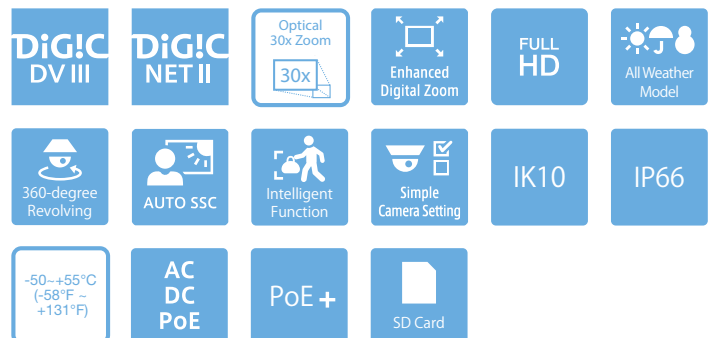

Product Range

VB-R13VE
VB-R12VE
VB-R11VE
VB-R10VE
VB-R13
VB-R11

VB-R13VE & VB-R12VE

Technical Specifications

	VB-R13VE	VB-R12VE
CAMERA		
Image Sensor	1/3 type CMOS (primary colour filter)	
Number of Effective Pixels	Approx. 2.1 million pixels	
Scanning Method	Progressive	
Lens	30x optical zoom (20x digital zoom) lens with auto focus	
Focal Length	4.4 (W) - 132 mm (T)	
F-number	F1.4 (W) - F4.6 (T)	
Viewing Angle	For 16:9 aspect ratios: Horizontal: 62.6° (W) - 2.2° (T) Vertical: 36.9° (W) - 1.3° (T) For 4:3 aspect ratios: Horizontal: 48.5° (W) - 1.7° (T) Vertical: 36.9° (W) - 1.3° (T)	
Day/Night Switch	Auto / Day Mode / Night Mode	
Min. Subject Illumination	Day Mode (colour): 0.05 lux (F1.4, shutter speed 1/30 sec., SSC off, 50IRE) Night Mode (monochrome): 0.002 lux (F1.4, shutter speed 1/30 sec., SSC off, 50IRE) Smoked Dome fitted (sold separately) Day Mode (colour): 0.1 lux (F1.4, shutter speed 1/30 sec., SSC off, 50IRE) Night Mode (monochrome): 0.004 lux (F1.4, shutter speed 1/30 sec., SSC off, 50IRE)	
Focus	Auto / One-shot AF / Manual / Fixed at infinity	
Shooting Distance (from front of lens)	Day Mode: 0.3 m (12 in.) - infinity (W) 2.0 m (6.6 ft.) - infinity (T) Night Mode: 1.0 m (3.3 ft.) - infinity (W) 2.0 m (6.6 ft.) - infinity (T)	
Shutter Speed	1, 1/2, 1/4, 1/8, 1/15, 1/30, 1/60, 1/100, 1/120, 1/250, 1/500, 1/1000, 1/2000, 1/4000, 1/8000, 1/10000, 1/16000 sec.	
Exposure	Auto / Auto (Flickerless) / Auto (Shutter-priority AE) / Auto (Aperture-priority AE) / Manual (Shutter Speed, Aperture, Gain)	
White Balance	Auto / Light Source / Manual Light Source: Daylight Fluorescent / White Fluorescent / Warm Fluorescent / Mercury Lamp / Sodium Lamp / Halogen Lamp Manual: One-shot WB / R Gain / B Gain	
Metering Mode	Center-Weighted / Average / Spot	
Exposure Compensation	9 levels	
Smart Shade Control	Auto / Manual / Disable Auto: 3 levels Manual: 7 levels - Brightens shaded areas of a video	
Haze Compensation	Auto / Manual / Disable Auto: 3 levels Manual: 7 levels	
AGC Limit	6 levels	
Image Stabilizer	2 levels (digital)	
Motion-Adaptive NR (Noise Reduction)	Available	
Pan Angle Range	360° continuous panning	
Tilt Angle Range	180° (ceiling-mounted position: 0° - 180°) - When the horizontal direction of the camera is 0° NB: - When the tilt angle is between angles below, the dome cover can cause a line to appear in the video, as well as a decline in the video quality 0° - 12° (168° - 180°) (W) 0° - 5° (175° - 180°) (T)	
Moving Speed	Pan: Max. 450°/sec. Tilt: Max. 450°/sec.	
SERVER		
Video Compression Method	JPEG, H.264	
Video Size	JPEG, H.264: 1920 x 1080, 960 x 540, 480 x 270 1280 x 720, 640 x 360, 320 x 180 1280 x 960, 640 x 480, 320 x 240	
Video Quality	JPEG, H.264: 10 levels	
Frame Rate	JPEG: 0.1 - 30 fps H.264: 1/2/3/5/6/10/15/30 fps - Values represent streaming performance from the camera. - The frame rate may be reduced due to Viewer computer's specs, the number of clients accessing at the same time, network loads, video quality setting, type or movement of the subject or other reasons. Maximum frame rate when used in the following combinations: When streaming H.264(1) (1920 x 1080) and H.264(2) (all sizes) simultaneously: 15 fps When streaming H.264(1) (all sizes) and H.264(2) (1920 x 1080) simultaneously: 15 fps When streaming H.264(1) (1280 x 960) and H.264(2) (1280 x 960) simultaneously: 15 fps When streaming H.264(1) (1280 x 720) and H.264(2) (1280 x 720) simultaneously: 15 fps	
I-Frame Interval	0.5/1/1.5/2/3/4/5 sec.	
Simultaneous Client Access	Max. 30 Clients + 1 Admin Client - H.264: Max. 10 Clients	
Bit Rate Control	Target Bit Rate: 64/128/256/384/512/768/1024/2048/3072/4096/6144/8192/10240/12288/14336/16384 kbps	
ADSR: Area-specific Data Size Reduction	Number of Specified Areas: Max. 8 areas Data Size Reduction Level: 3 levels	
Security	Camera Control: Administrator, Authorized user, Guest user (level of control varies depending on user) Access Control: User authority (user name and password), Host Access Restrictions (IPv4, IPv6) IEEE802.1X: EAP-MDS, EAP-TLS, EAP-TTLS, EAP-PEAP Encrypted Communications: SSL/TLS, IPsec	
Protocol	IPv4, IPv6, TCP/IP, UDP, HTTP, FTP, SNMPv1/v2c/v3 (MIB2), DHCP, DNS, AutoIP, mDNS, ARP, ICMP, POP3, NTP, SMTP, RTP/RTCP, RTSP, SSL/TLS, IPsec, ONVIF, WV-HTTP (Canon proprietary)	
Audio Compression Method	G.711 μ -law (64 kbps)	-
Audio Communication Method	Full-duplex (two-way) - Echo cancellation function compliant RTP, Sound Transfer Protocol by Canon	-