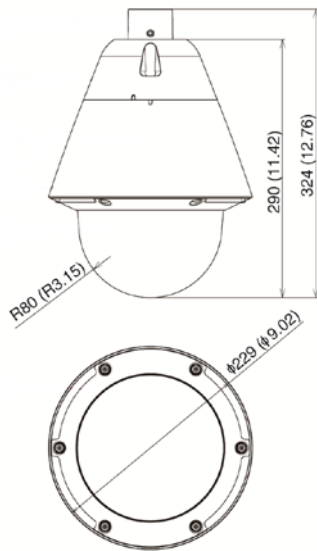

Dimensions

Compatible Accessories

CM10-VB
Ceiling Mounting Kit

WM10-VB
Wall Mounting Kit

PA-V17 / PA-V18
AC Power Supply
*Available in Euro 2-Pin
& UK 3-Pin plug

PA10-15-VB
1.5 inch Pipe Adapter

DU640-S-VB
Smoked Dome Unit