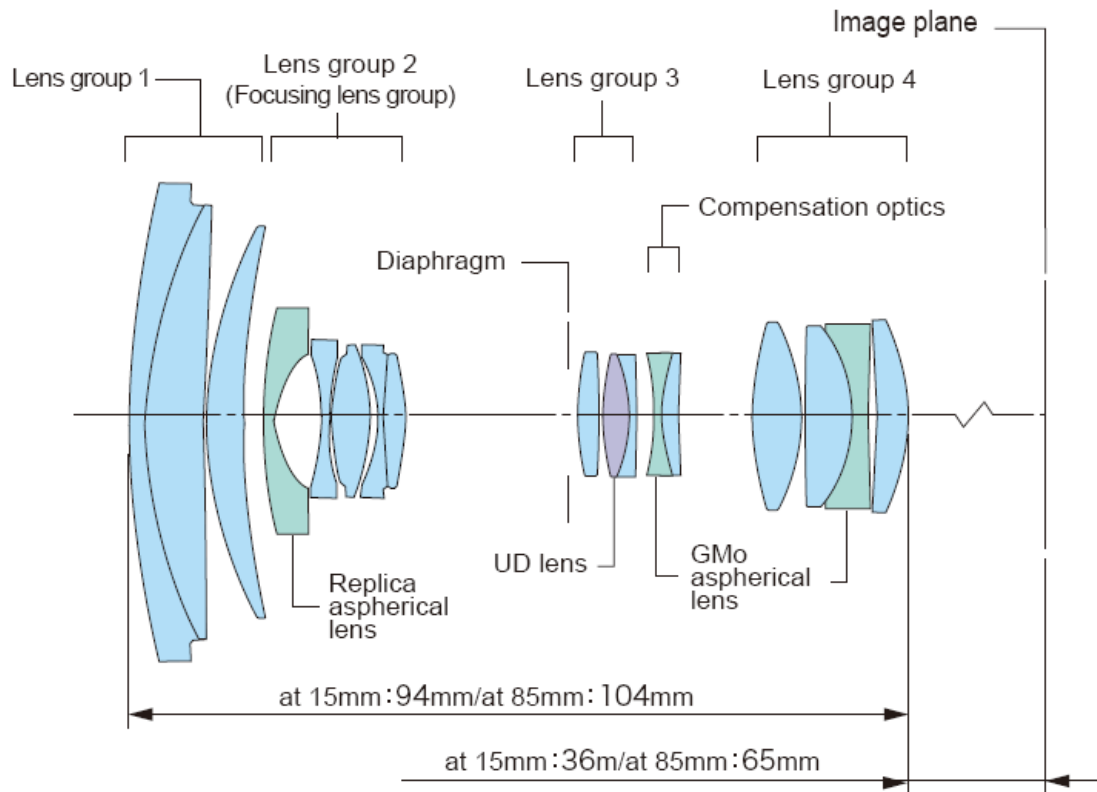

Lens Construction Diagram

Canon 50th anniversary

Canon has a long and proud history of producing SLR cameras that both set the technology benchmark and evolve to satisfy the needs of all users from professional shooters to entry-level users. With a long and award winning heritage in cameras, Canon has been producing SLR cameras since 1959, and has recently produced its' 50 millionth SLR camera.