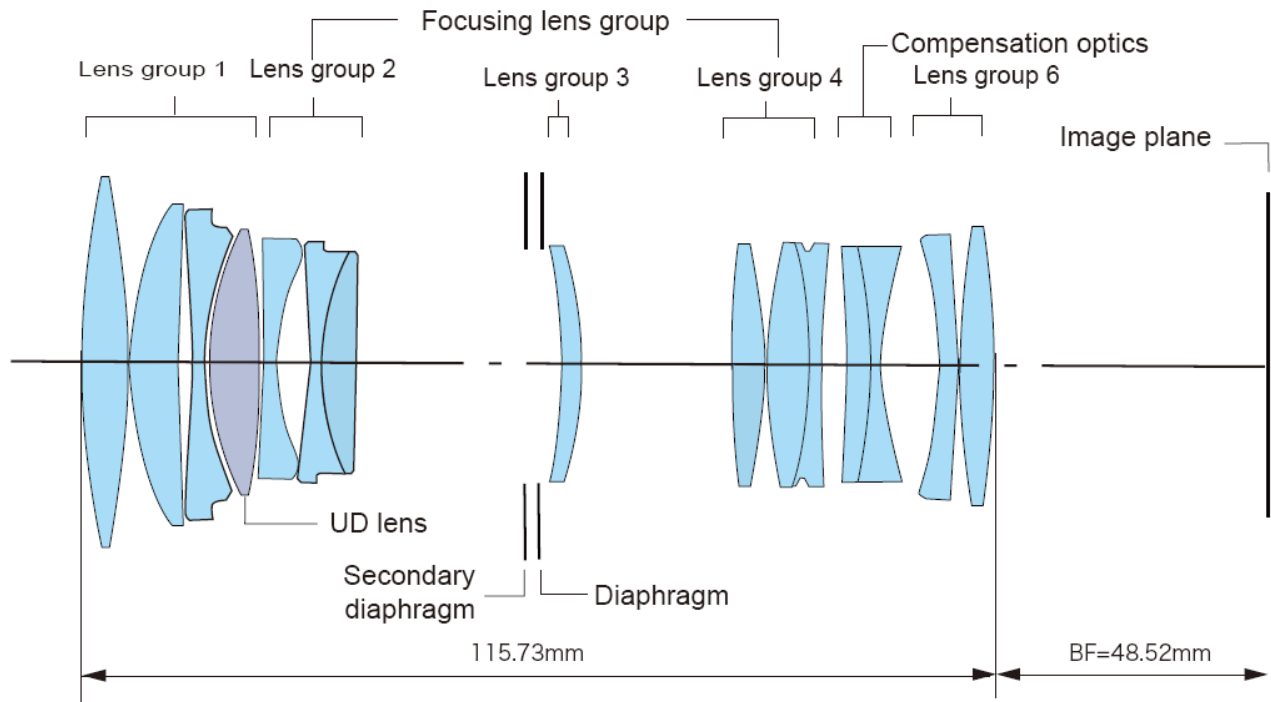

Lens Construction Diagram

Canon 50th anniversary

Canon has a long and proud history of producing SLR cameras that both set the technology benchmark and evolve to satisfy the needs of all users from professional shooters to entry-level users. With a long and award winning heritage in cameras, Canon has been producing SLR cameras since 1959, and has recently produced its' 50 millionth SLR camera.