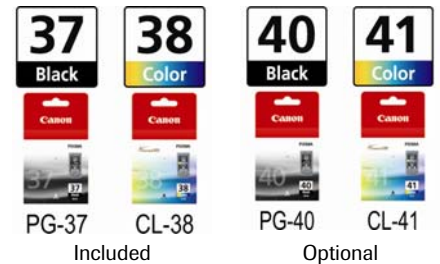

Consumables

Glossy Photo Paper (GP501)
Economy photo paper perfect for everyday use.